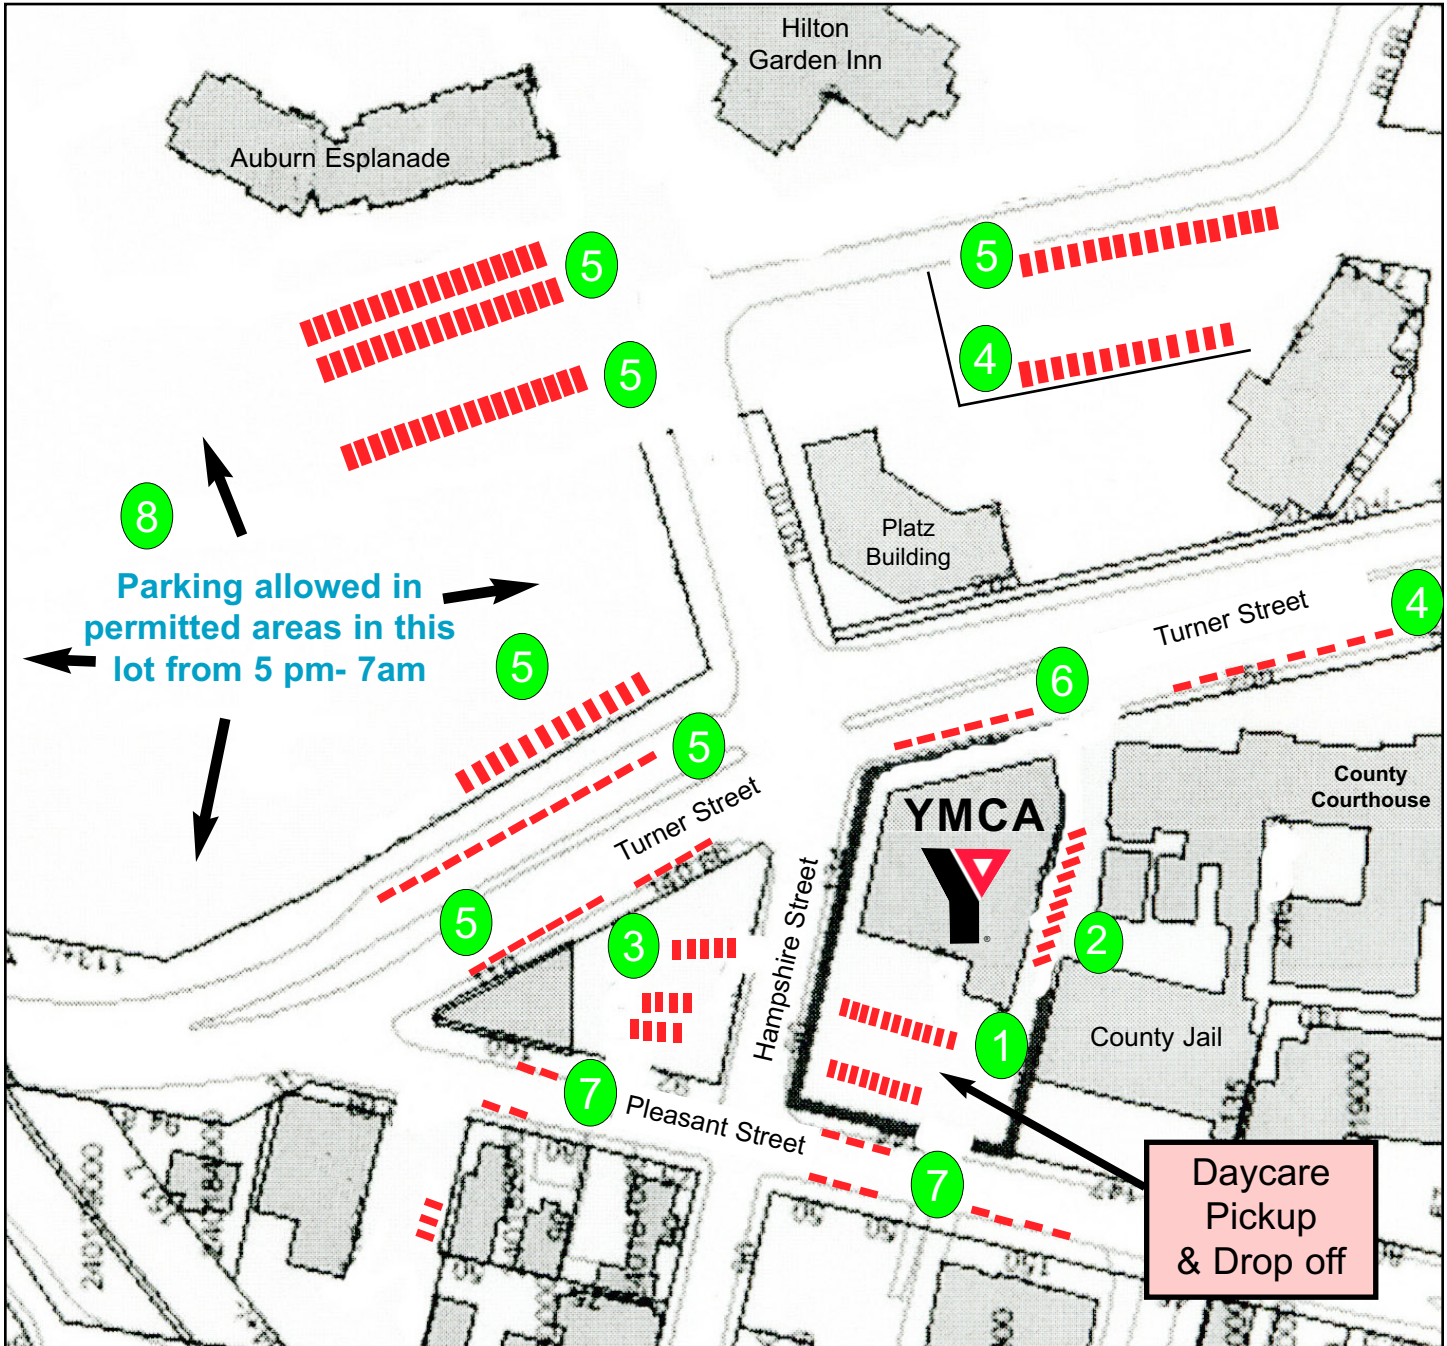

Auburn-Lewiston YMCA Parking Locations

Auburn-Lewiston YMCA

62 Turner Street
Auburn, ME 04210

795-4095

www.alyunca.com

We build strong kids,
strong families,
strong communities

- 1** YMCA Member & Bus Parking Only - 20 Spaces
Childcare pickup and drop off (*Behind YMCA*)
- 2** YMCA Member & Employee Parking - 10 Spaces
- 3** YMCA Member & Employee Parking -13 Spaces
- 4** One hour **public parking** 7 am - 6 pm
- 5** Two hour **public parking** 7 am-6 pm
- 6** Two hour **public parking** 12 am-6 pm
- 7** Unlimited **public parking**
- 8** **Public parking** 5 pm-7 am

 =1 Parking Space