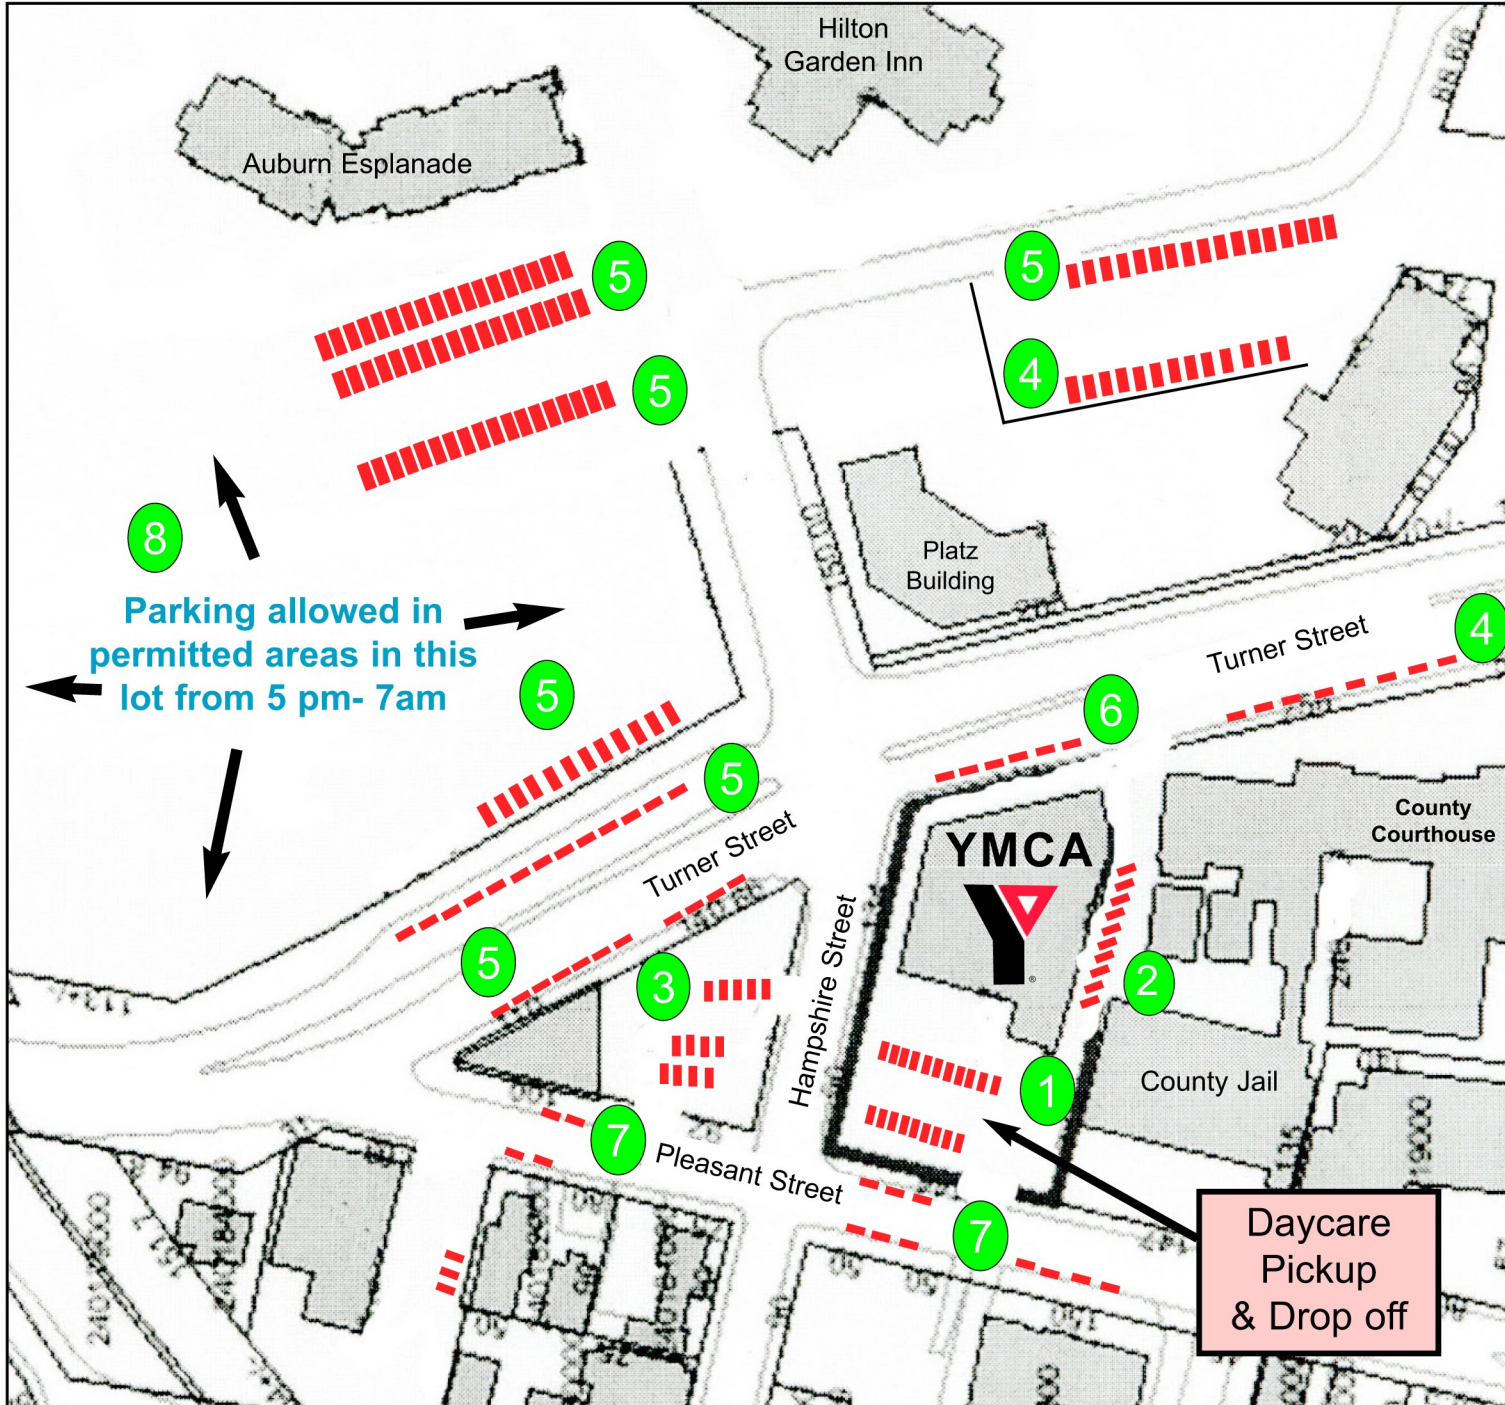

Auburn-Lewiston YMCA Parking Locations

Auburn-Lewiston YMCA

62 Turner Street
Auburn, ME 04210

795-4095

www.alyymca.com

We build strong kids,
strong families,
strong communities

- 1** YMCA Member & Bus Parking Only - 20 Spaces
Childcare pickup and drop off (*Behind YMCA*)
- 2** YMCA Member & Employee Parking - 10 Spaces
- 3** YMCA Member & Employee Parking - 13 Spaces
- 4** One hour **public parking** 7 am - 6 pm
- 5** Two hour **public parking** 7 am-6 pm
- 6** Two hour **public parking** 12 am-6 pm
- 7** Unlimited **public parking**
- 8** **Public parking** 5 pm-7 am

 =1 Parking Space